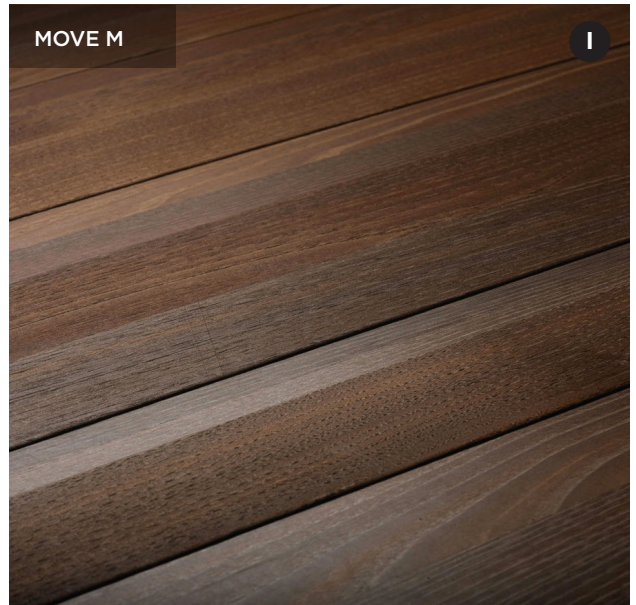

### DIMENSIONS

- Standard dimensions 2440x1220 mm.
- Maximum dimensions 3050x1220 mm. Not all patterns are available this size. Enquire to check.

**THE WOODSMITHS**

0800 149 663

[sales@woodsmiths.co.nz](mailto:sales@woodsmiths.co.nz)