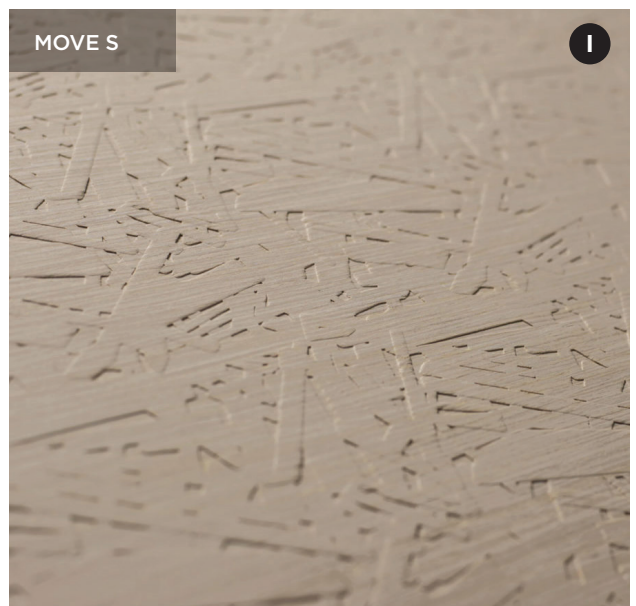

### AVAILABLE THICKNESS

from 12 mm to 80 mm and thicker if required.

### DIMENSIONS

- Standard dimensions 2440x1220 mm.
- Maximum dimensions 3050x1220 mm. Not all patterns are available this size. Enquire to check.

**THE WOODSMITHS**

0800 149 663

[sales@woodsmiths.co.nz](mailto:sales@woodsmiths.co.nz)