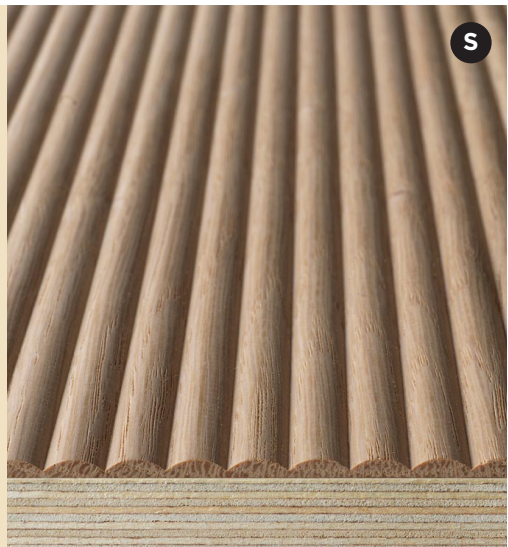

S Stocked   **I** Indent

Milano

Roma