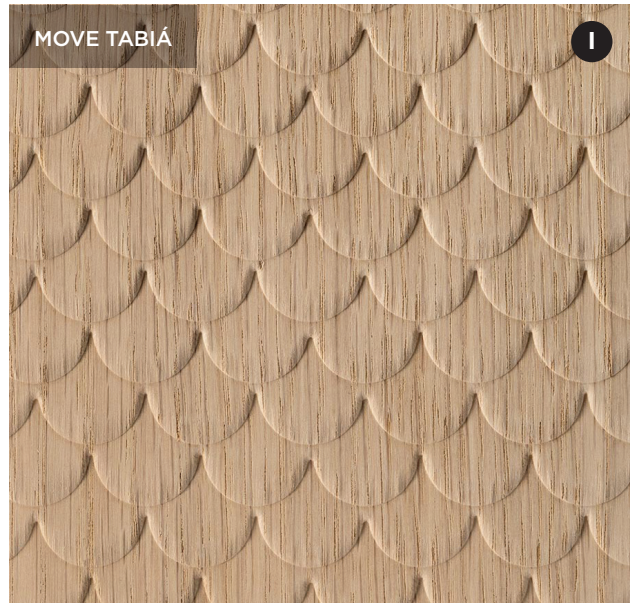

### DIMENSIONS

- Standard dimensions 2440x1220 mm.
- Maximum dimensions 3050x1220 mm. Not all patterns are available this size. Enquire to check.

**THE WOODSMITHS**

0800 149 663

[sales@woodsmiths.co.nz](mailto:sales@woodsmiths.co.nz)