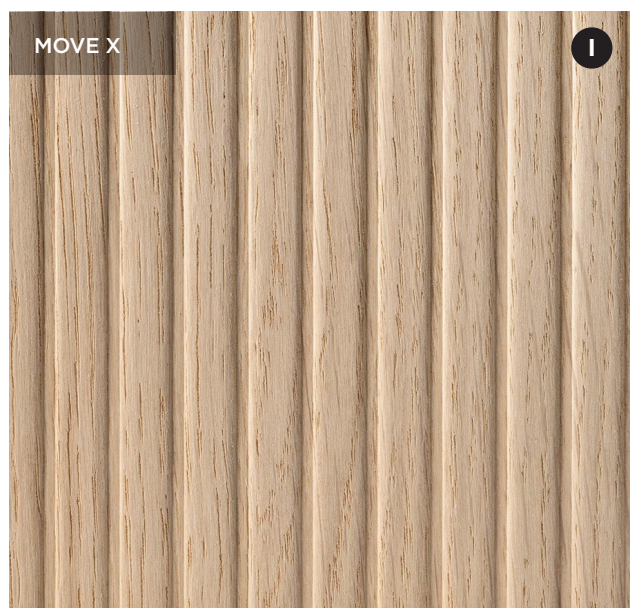

### DIMENSIONS

- Standard dimensions 2440x1220 mm.
- Maximum dimensions 3050x1220 mm. Not all patterns are available this size. Enquire to check.

**THE WOODSMITHS**

0800 149 663

[sales@woodsmiths.co.nz](mailto:sales@woodsmiths.co.nz)