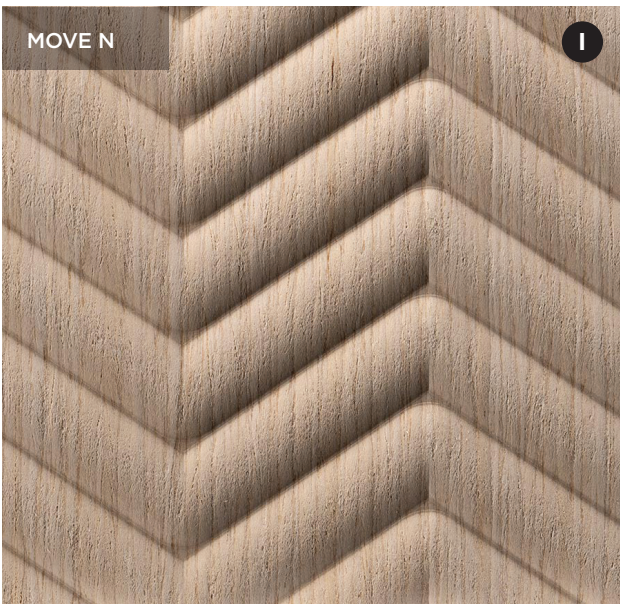

### DIMENSIONS

- Standard dimensions 2440x1220 mm.
- Maximum dimensions 3050x1220 mm. Not all patterns are available this size. Enquire to check.

**THE WOODSMITHS**

0800 149 663

[sales@woodsmiths.co.nz](mailto:sales@woodsmiths.co.nz)