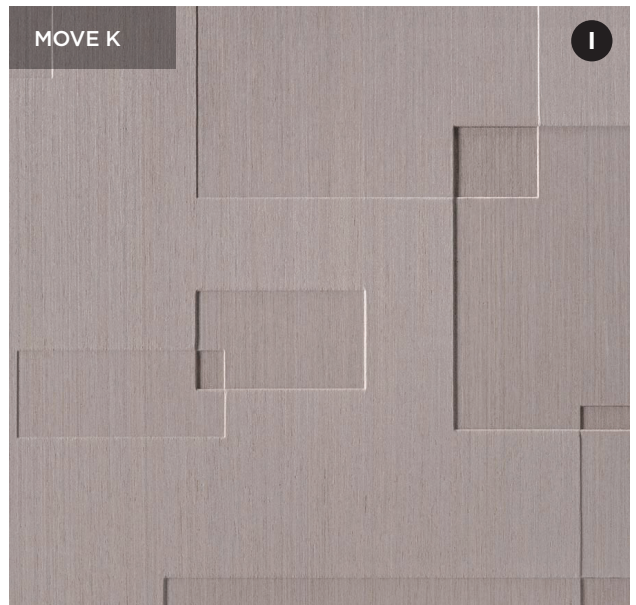

### SUBSTRATES

preferably MDF but other alternatives are suitable as chipboard or plywood. Also waterproof or fire resistant substrate available.

### AVAILABLE THICKNESS

from 12 mm to 80 mm and thicker if required.

### DIMENSIONS

- Standard dimensions 2440x1220 mm.
- Maximum dimensions 3050x1220 mm. Not all patterns are available this size. Enquire to check.

**THE WOODSMITHS**

0800 149 663

[sales@woodsmiths.co.nz](mailto:sales@woodsmiths.co.nz)