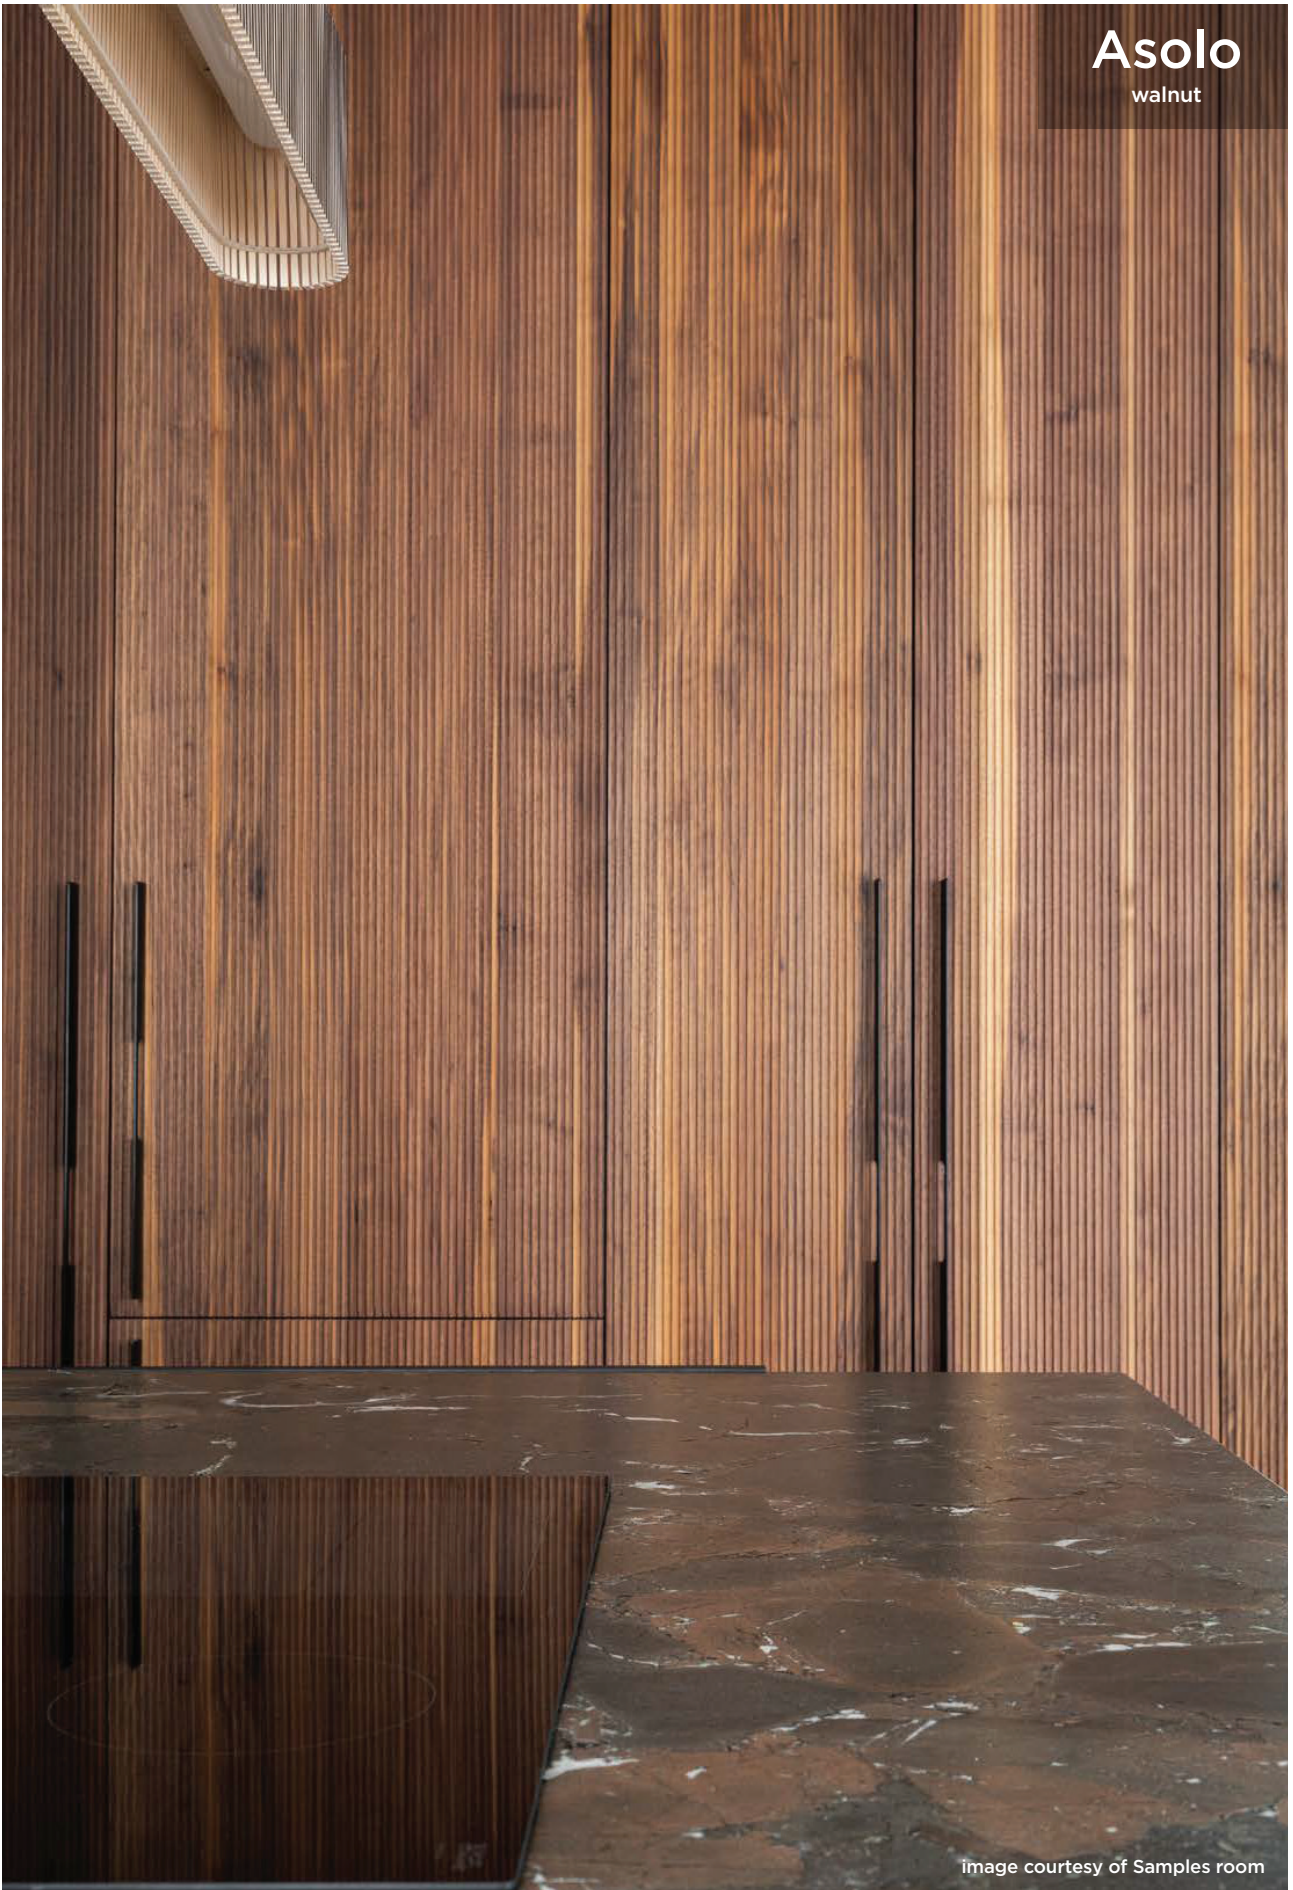

Asolo
walnut

Image courtesy of Samples room