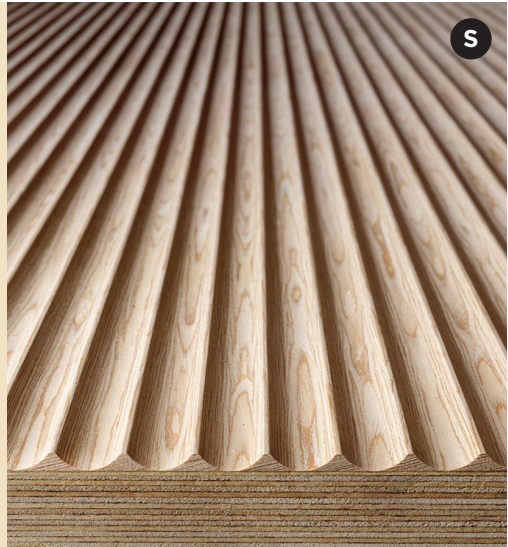

S Stocked   **I** Indent

Milano

Roma