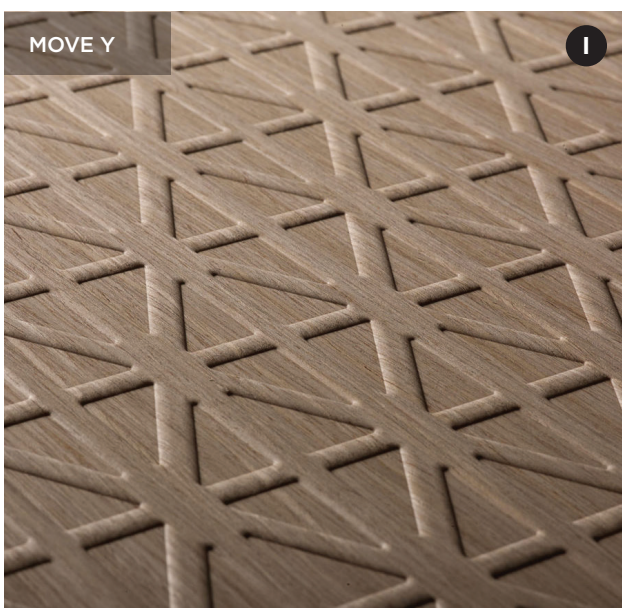

### AVAILABLE THICKNESS

from 12 mm to 80 mm and thicker if required.

### DIMENSIONS

- Standard dimensions 2440x1220 mm.
- Maximum dimensions 3050x1220 mm. Not all patterns are available this size. Enquire to check.

**THE WOODSMITHS**

0800 149 663

[sales@woodsmiths.co.nz](mailto:sales@woodsmiths.co.nz)