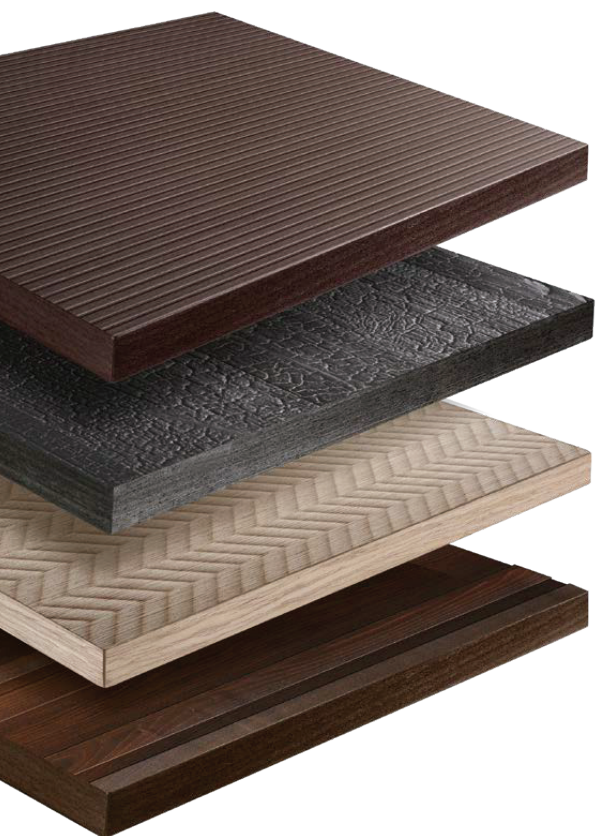

MOVE

MOVE PANELS

Panels made to size, laminating textured solid wood veneer onto substrate.

SUBSTRATES

preferably MDF but other alternatives are suitable as chipboard or plywood. Also waterproof or fire resistant substrate available.

AVAILABLE THICKNESS

from 12 mm to 80 mm and thicker if required.

DIMENSIONS

- Standard dimensions 2440x1220 mm.
- Maximum dimensions 3050x1220 mm. Not all patterns are available this size. Enquire to check.