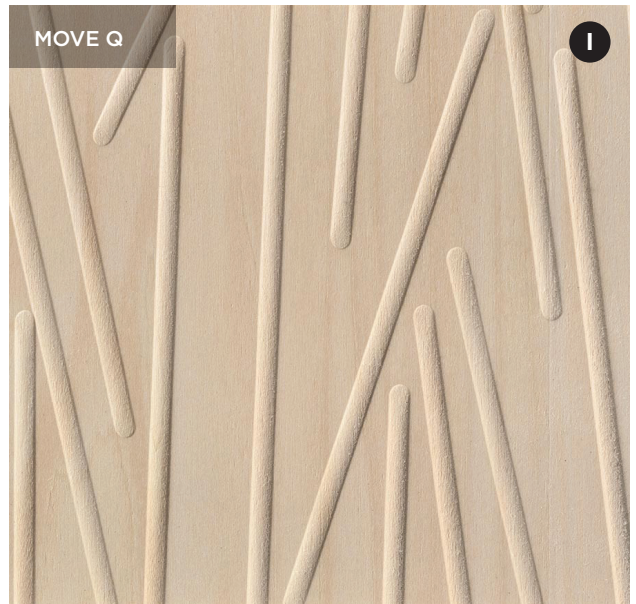

### DIMENSIONS

- Standard dimensions 2440x1220 mm.
- Maximum dimensions 3050x1220 mm. Not all patterns are available this size. Enquire to check.

**THE WOODSMITHS**

0800 149 663

[sales@woodsmiths.co.nz](mailto:sales@woodsmiths.co.nz)