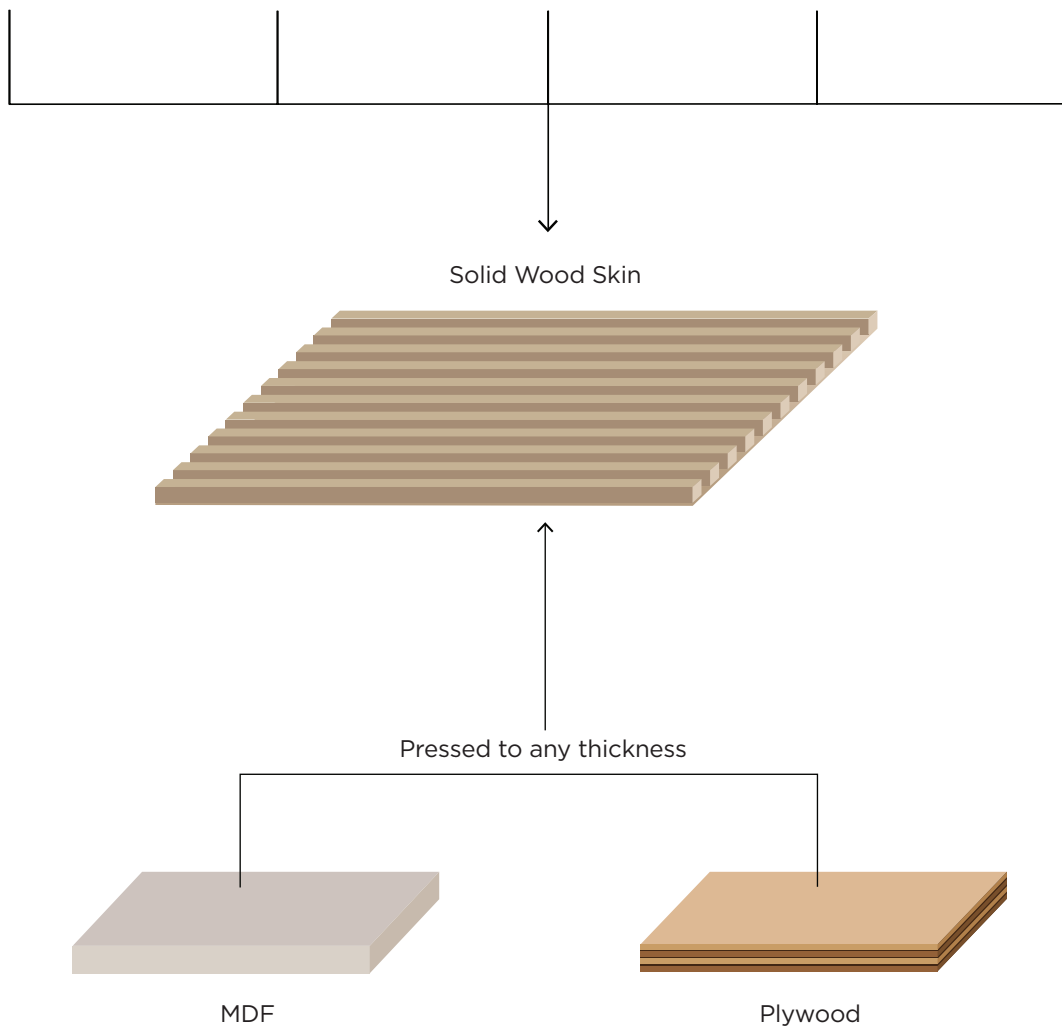

## Elevate Interiors with Timeless Elegance

Our patterned solid wood veneer panels bring natural beauty and refined craftsmanship to high-end residential and commercial spaces. Each panel is meticulously designed to showcase the rich textures and grains of real wood, enhanced by intricate patterns that add depth and sophistication. Ideal for feature walls, cabinetry, and bespoke furniture, these panels offer a luxurious yet sustainable solution for discerning designers and architects. Sourced from responsibly managed forests and **FSC® certified**, these panels offer a sustainable choice without compromising on luxury.

**Latho panels are supplied as raw, unfinished panels, allowing you to customise the finish to suit your project.**

**Bendable for curves**

# Milled Panels

Available in a range of timbers

Oak

American walnut

Birch

Teak - ALPI

Ebony - ALPI

Solid Wood Skin

Pressed to any thickness

MDF

Plywood

**Asolo**  
walnut

Image courtesy of Samples room

**S** Stocked    **I** Indent