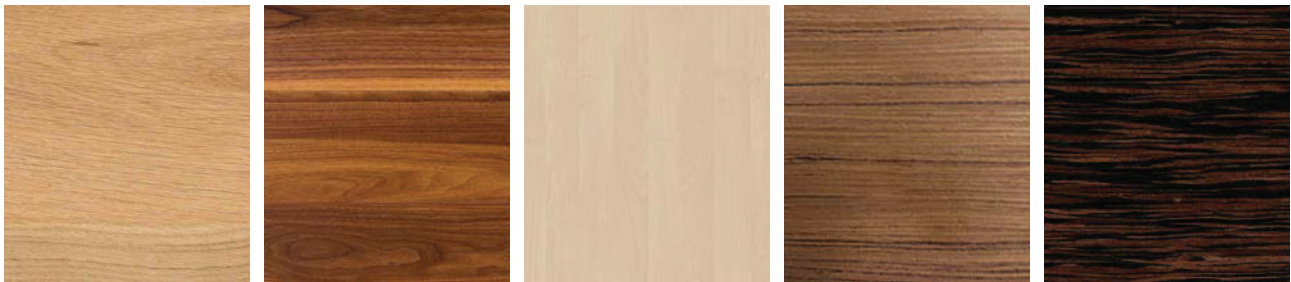

## Elevate Interiors with Timeless Elegance

Our patterned solid wood veneer panels bring natural beauty and refined craftsmanship to high-end residential and commercial spaces. Each panel is meticulously designed to showcase the rich textures and grains of real wood, enhanced by intricate patterns that add depth and sophistication. Ideal for feature walls, cabinetry, and bespoke furniture, these panels offer a luxurious yet sustainable solution for discerning designers and architects. Sourced from responsibly managed forests and **FSC® certified**, these panels offer a sustainable choice without compromising on luxury.

# Milled Panels

Available in a range of timbers

Oak

American walnut

Birch

Teak - ALPI

Ebony - ALPI

Solid Wood Skin